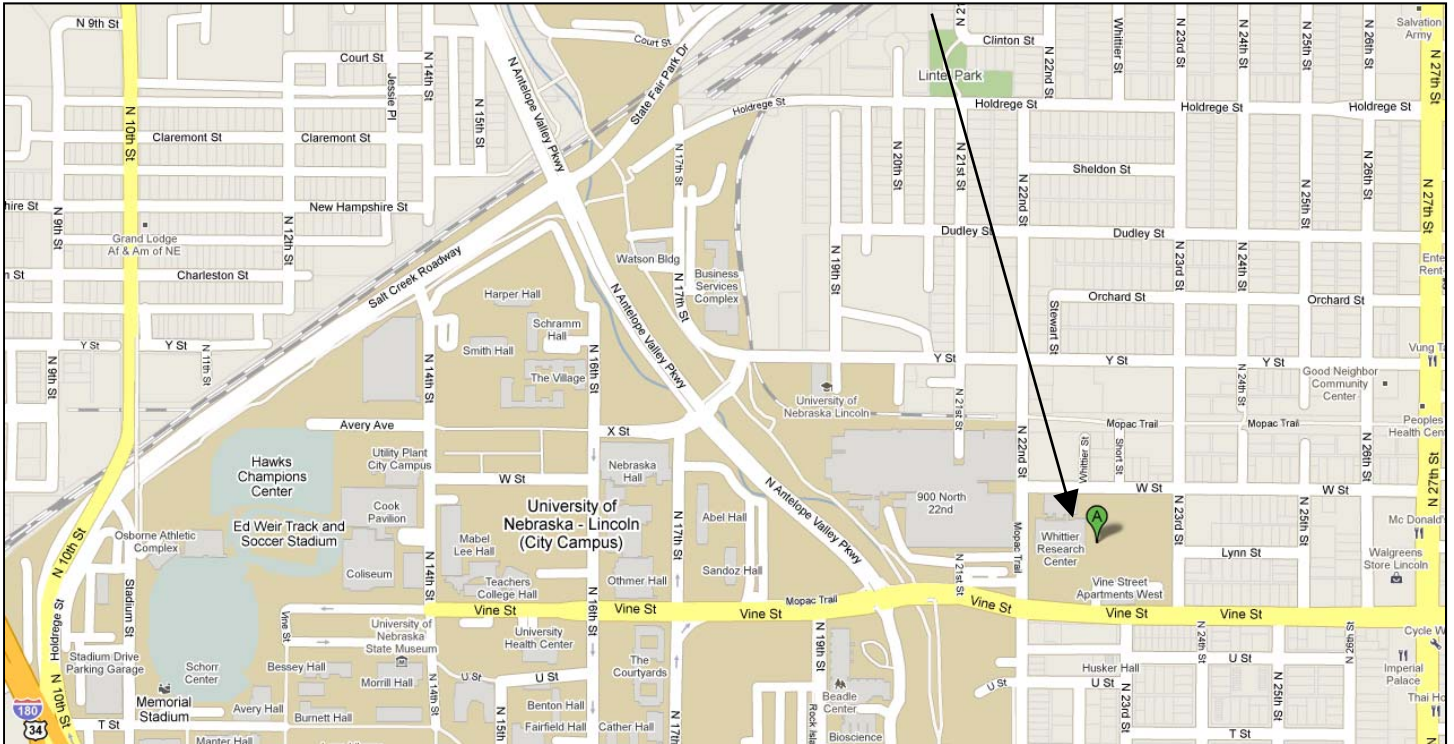

Nebraska Center for Energy Sciences Research
University of Nebraska – Lincoln
230 Whittier Research Center
2200 Vine Street
Lincoln, NE 68583-0857

Source: Google Maps

- **Parking** is immediately south of the building, which has the original building name “Whittier Junior High” engraved over the three front doors. The parking lot entrance is on 22nd Street. This is a Faculty/Staff “A” lot.
- **Energy Center - Suite 230.** The Energy Center is located on the west end of the second floor. To reach Suite 230:
 1. Go up the steps on the south of the building. Enter through the door to the far right. Take the half flight of stairs to second floor. Turn left and proceed to the end of the hall.
 2. To stay on the level, go around the steps to the right or left and enter through the single door below the stairs. The door to the right is handicapped accessible. Enter the double doors doors and proceed to the elevator. Push the button with the up arrow to call the elevator. (Be careful not to push the top button, which will call the fire department.) Press “2” for the second floor. Exit the elevator, turn right and proceed to the end of the hall.
- **344A Whittier - Third floor conference room.** Follow the same directions as above and take an additional flight of stairs or Press “3” on the elevator. The conference room is in the middle of the building. If you take the elevator, as you exit you will see the conference room is slightly to the left.